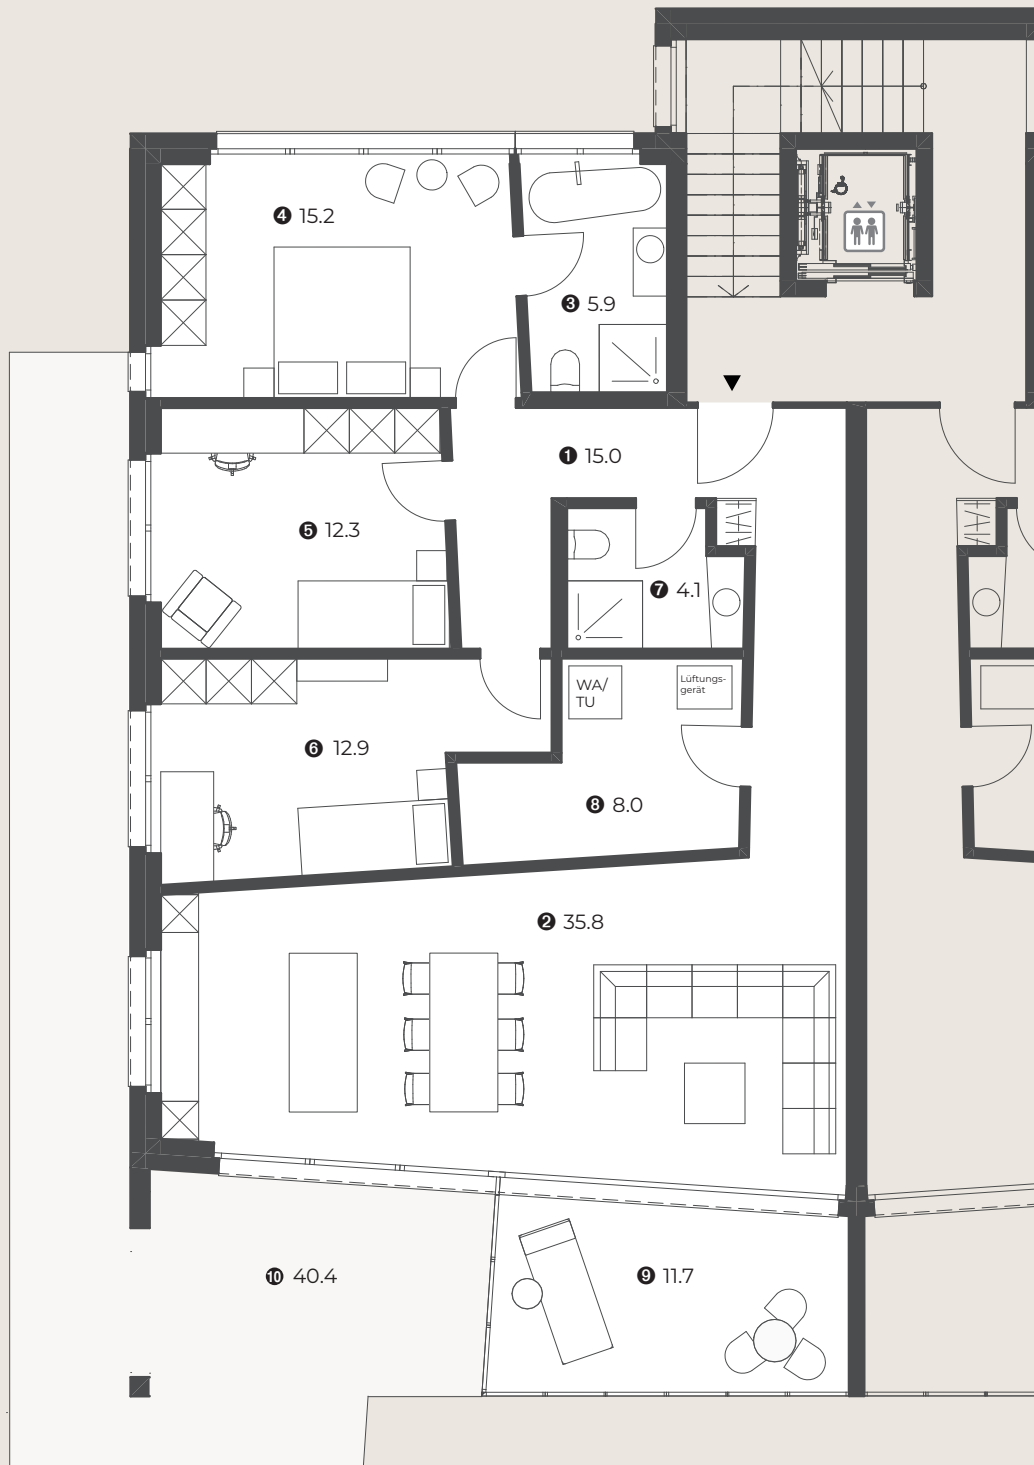

Residence 8800

THALWIL

GRUNDRISS

ERDGESCHOSS GROUND FLOOR

FLOOR PLAN

AI West 4.5-Zimmer-Gartenwohnung

Wohnfläche, Wintergarten, inkl. Innenwände 127.9 m²,
Terrasse exkl. Privatgarten 40.4 m²

AI West 4.5-room garden apartment

Gross floor area, Winter garden, incl. inside walls 127.9 m²,
terrace area excl. private garden 40.4 m²

- ❶ Korridor
Corridor
- ❷ Wohnen/Essen/Küche
Living/Dining/Kitchen
- ❸ Bad/Dusche/WC
Bathroom/Shower/WC
- ❹ Eltern Zimmer
Master Bedroom
- ❺ Zimmer
Bedroom
- ❻ Zimmer
Bedroom
- ❼ Dusche/WC
Shower/WC
- ❽ Réduit
Storage room
- ❾ Wintergarten
Winter garden
- ❿ Terrasse
Terrace

0 m 5 m